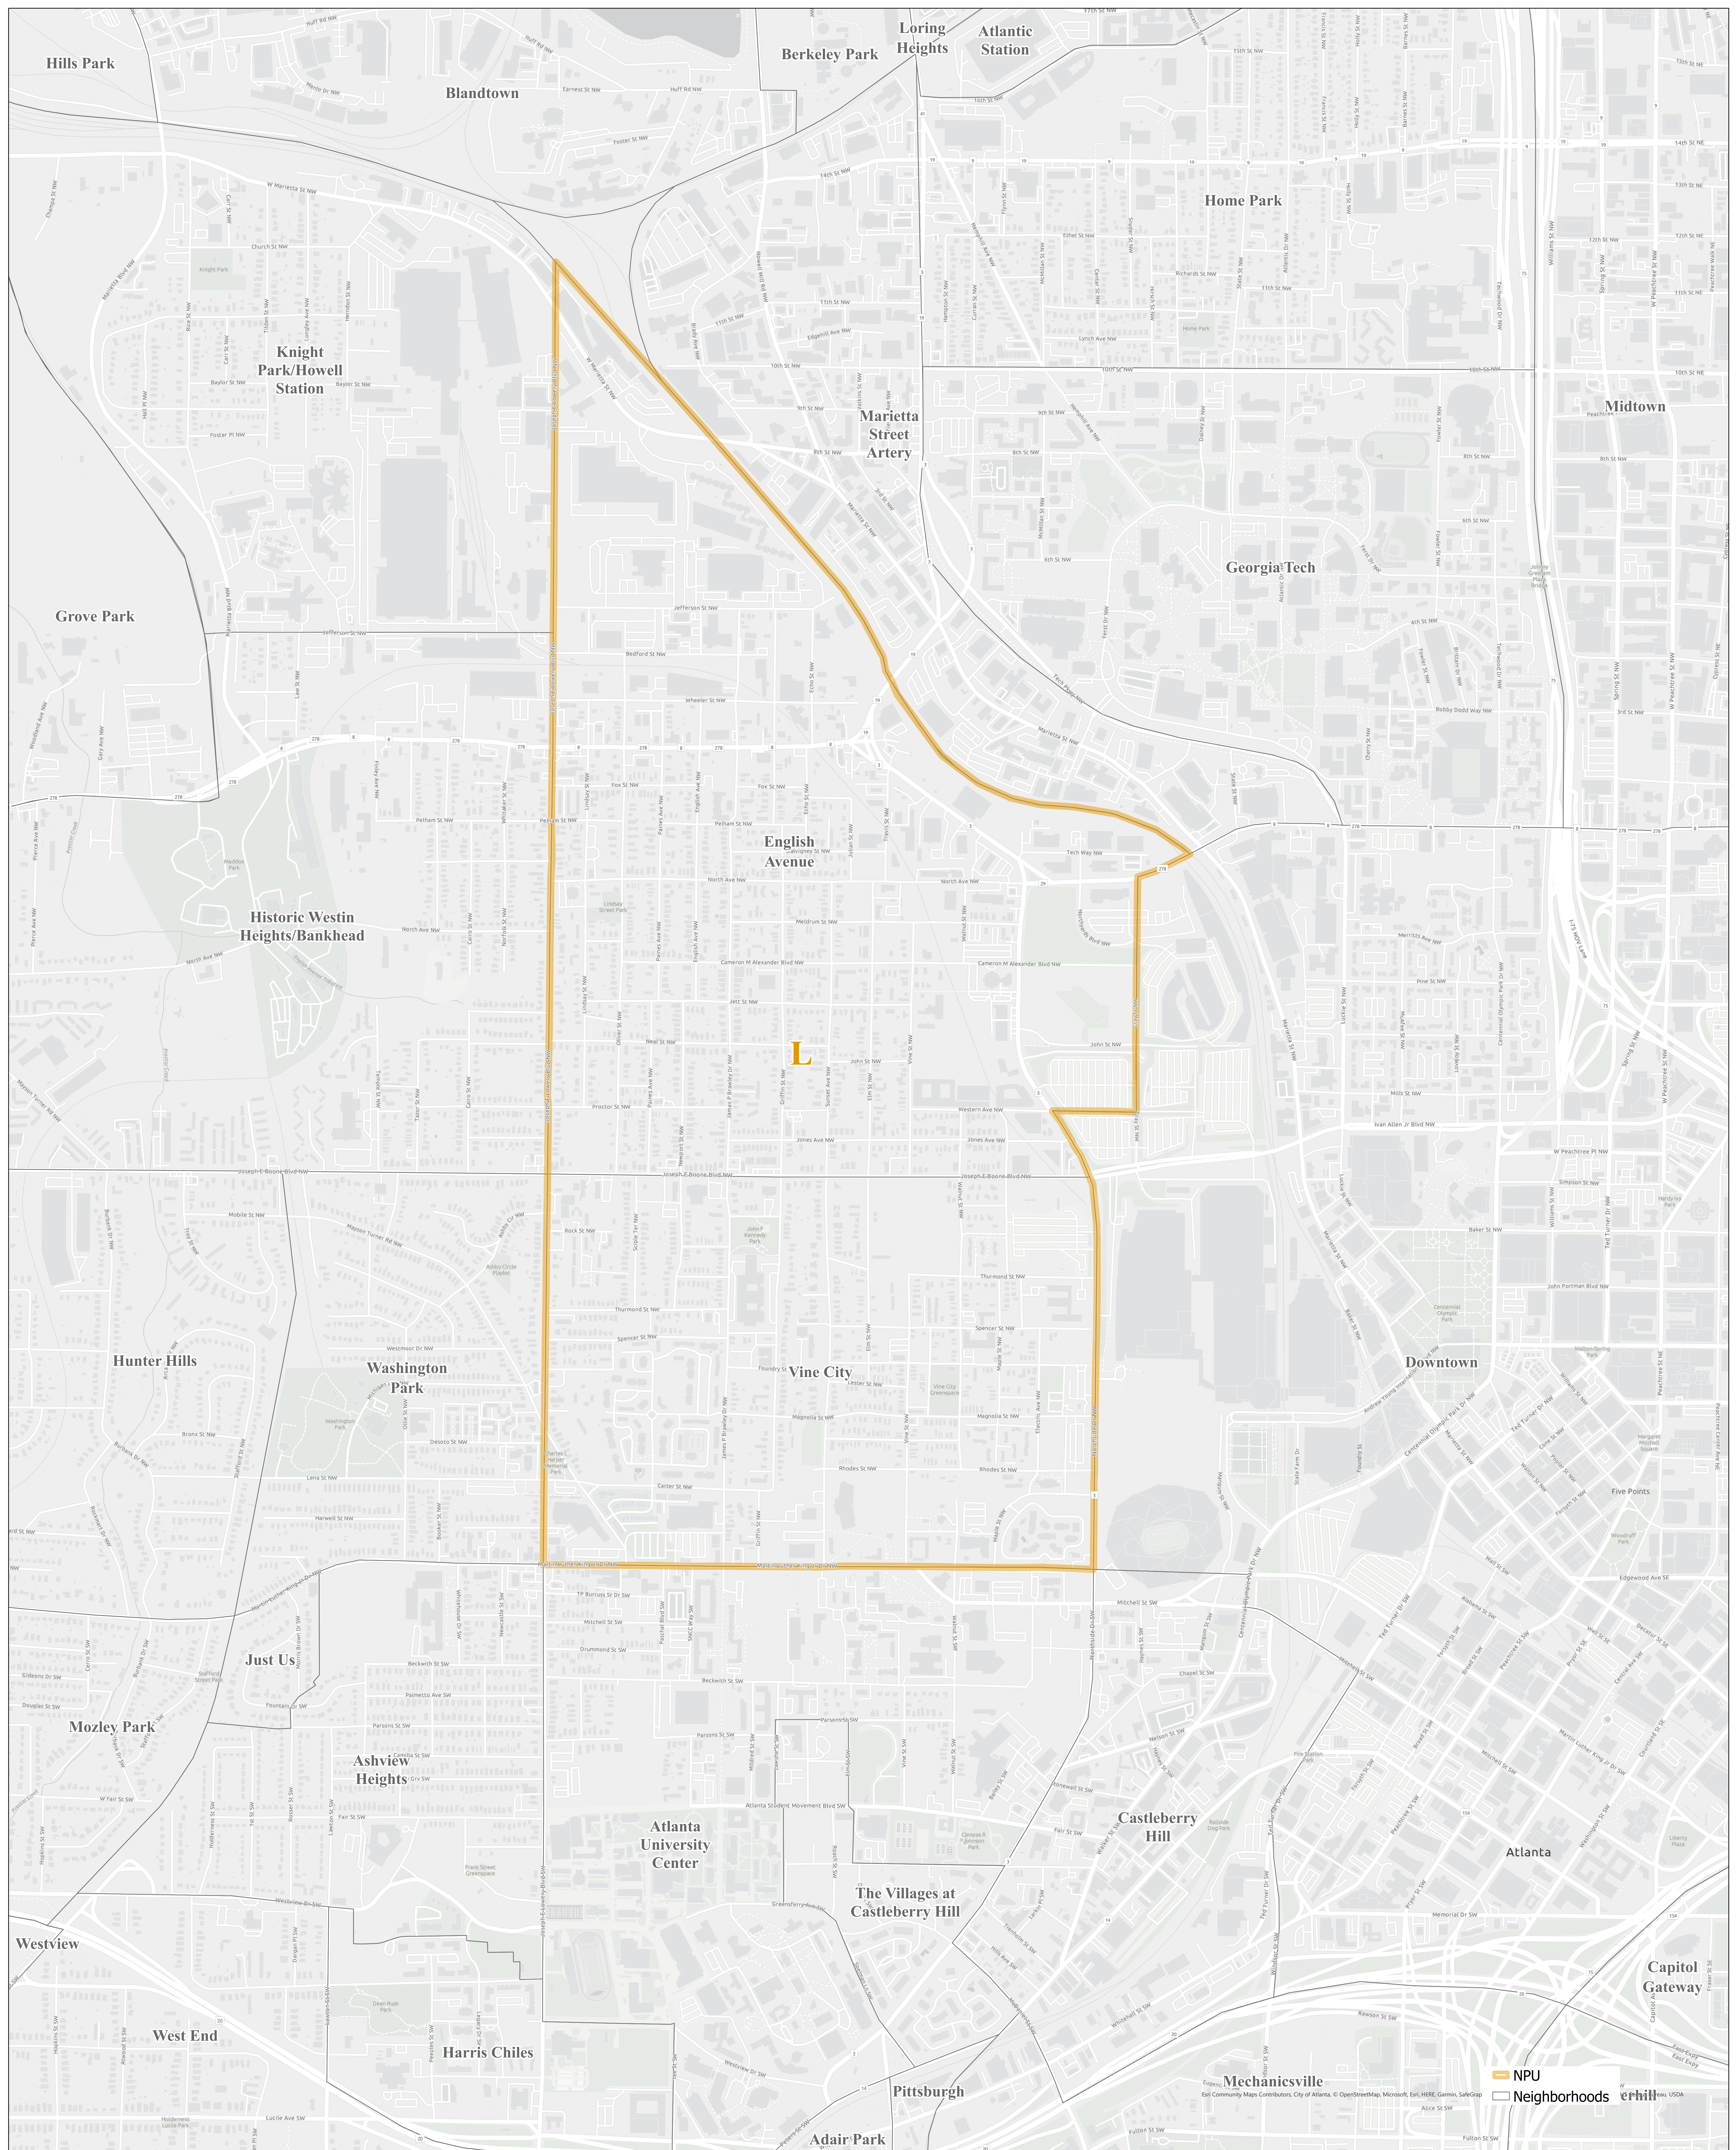

NPU- L and Neighborhoods Map

Department of
CITY PLANNING

Notes:
Date: 6/16/2023
Requested By:
User Name: pthomas
Path: J:\egis_work\dpcc\projects\MapCollection\WebsiteMapSeries\NPUMaps\NPUMaps06162023.aprx