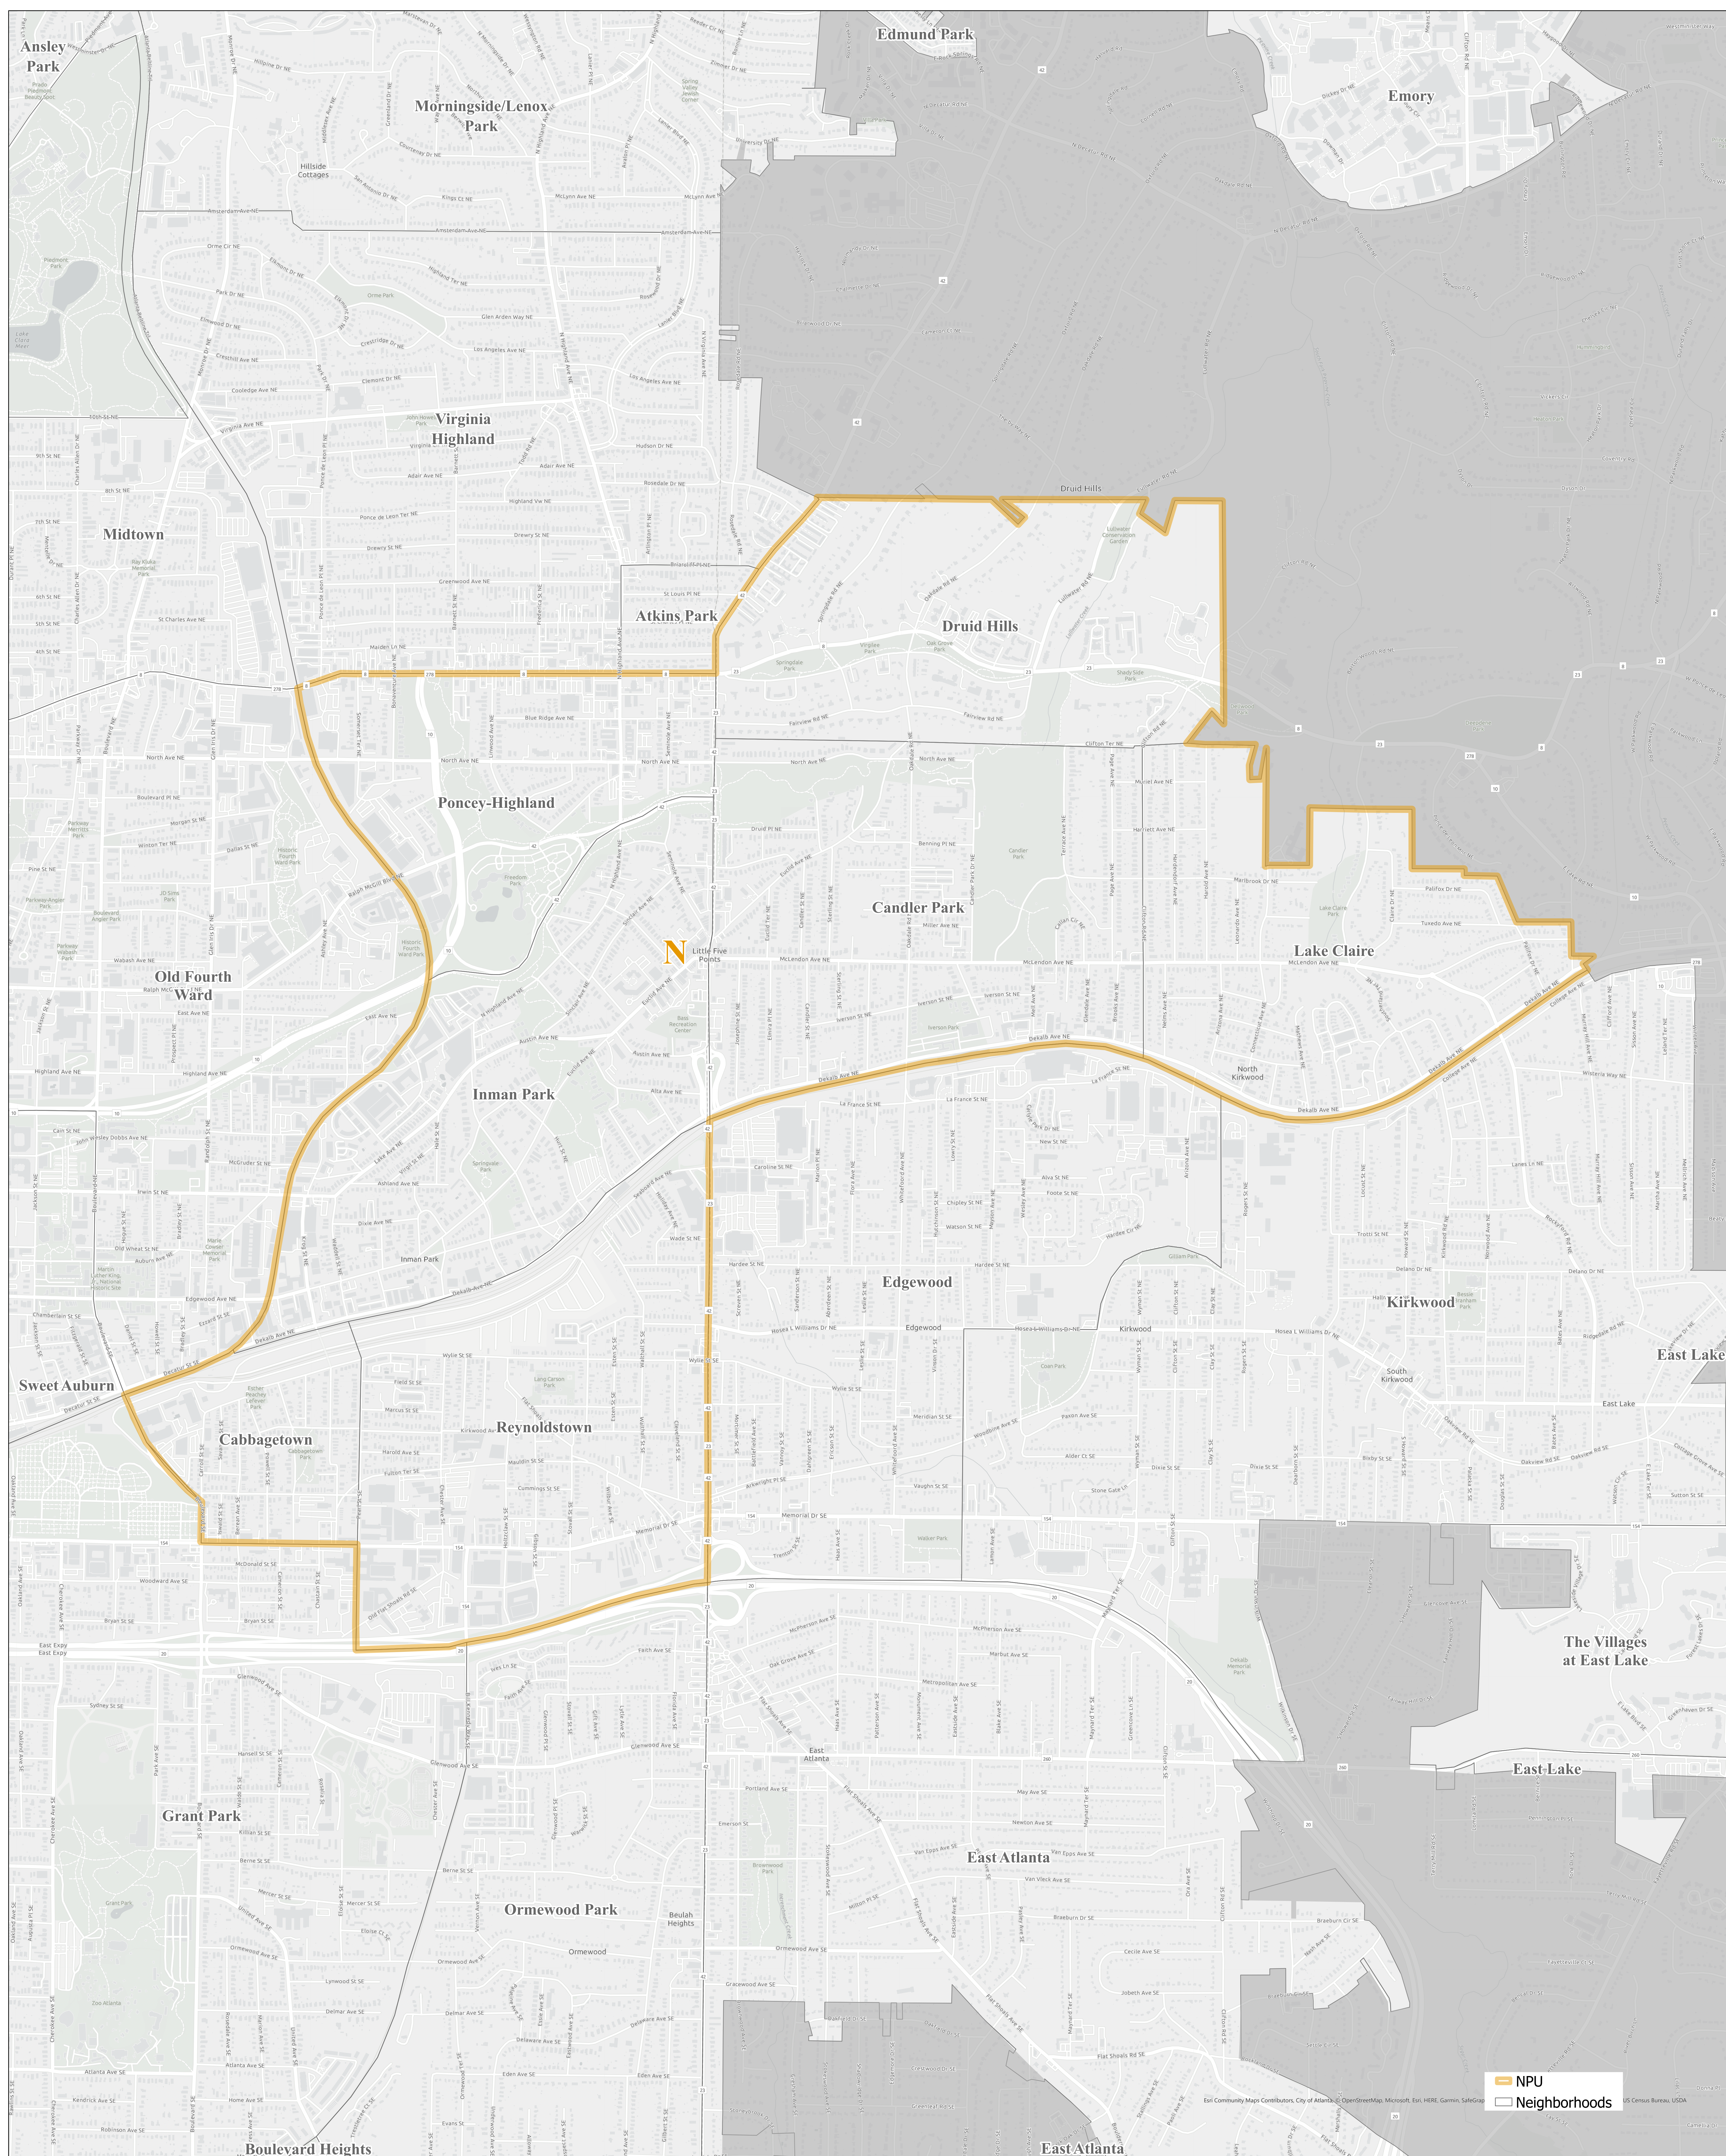

NPU- N and Neighborhoods Map

Department of
CITY PLANNING

Notes:
Date: 6/16/2023
Requested By:
User Name: pthomas
Path: J:\egis_work\dpcc\projects\MapCollection\WebsiteMapSeries\NPUMaps\NPUMaps06162023.aprx