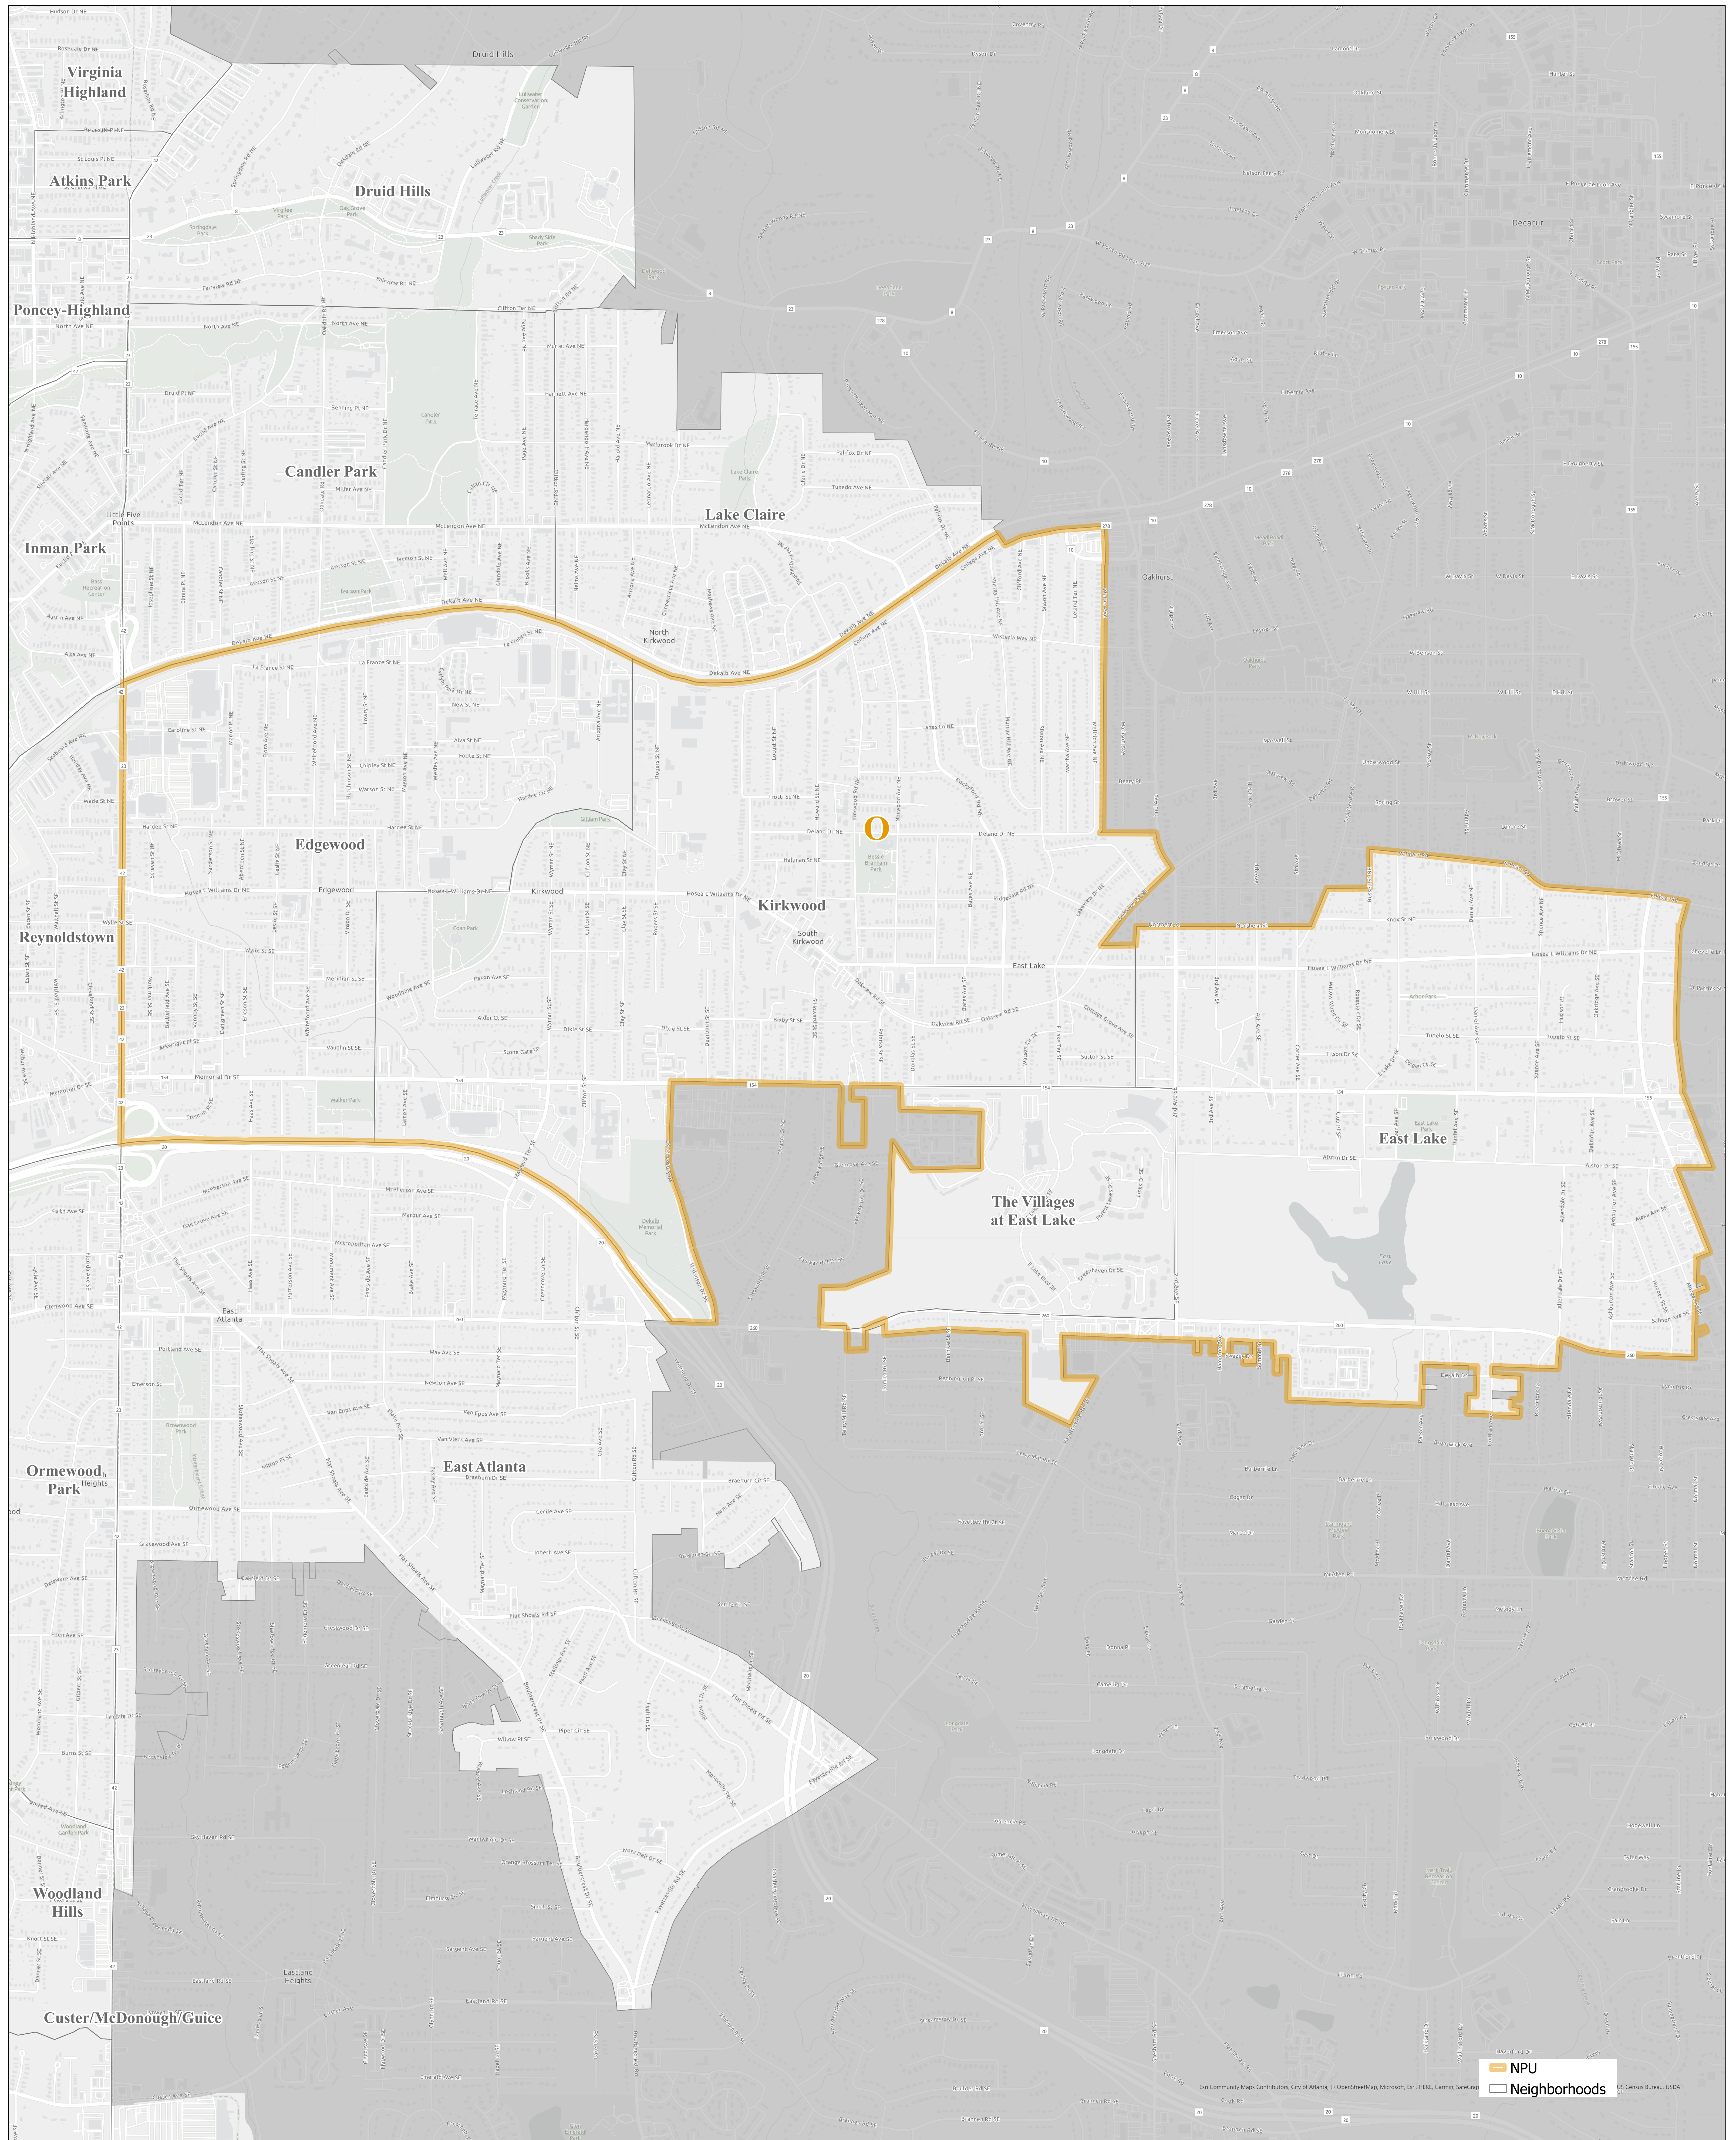

NPU- O and Neighborhoods Map

Notes:
Date: 6/16/2023
Requested By:
User Name: pthomas
Path: J:\egis_work\dpcc\projects\MapCollection\WebsiteMapSeries\NPUMaps\NPUMaps06162023.aprx