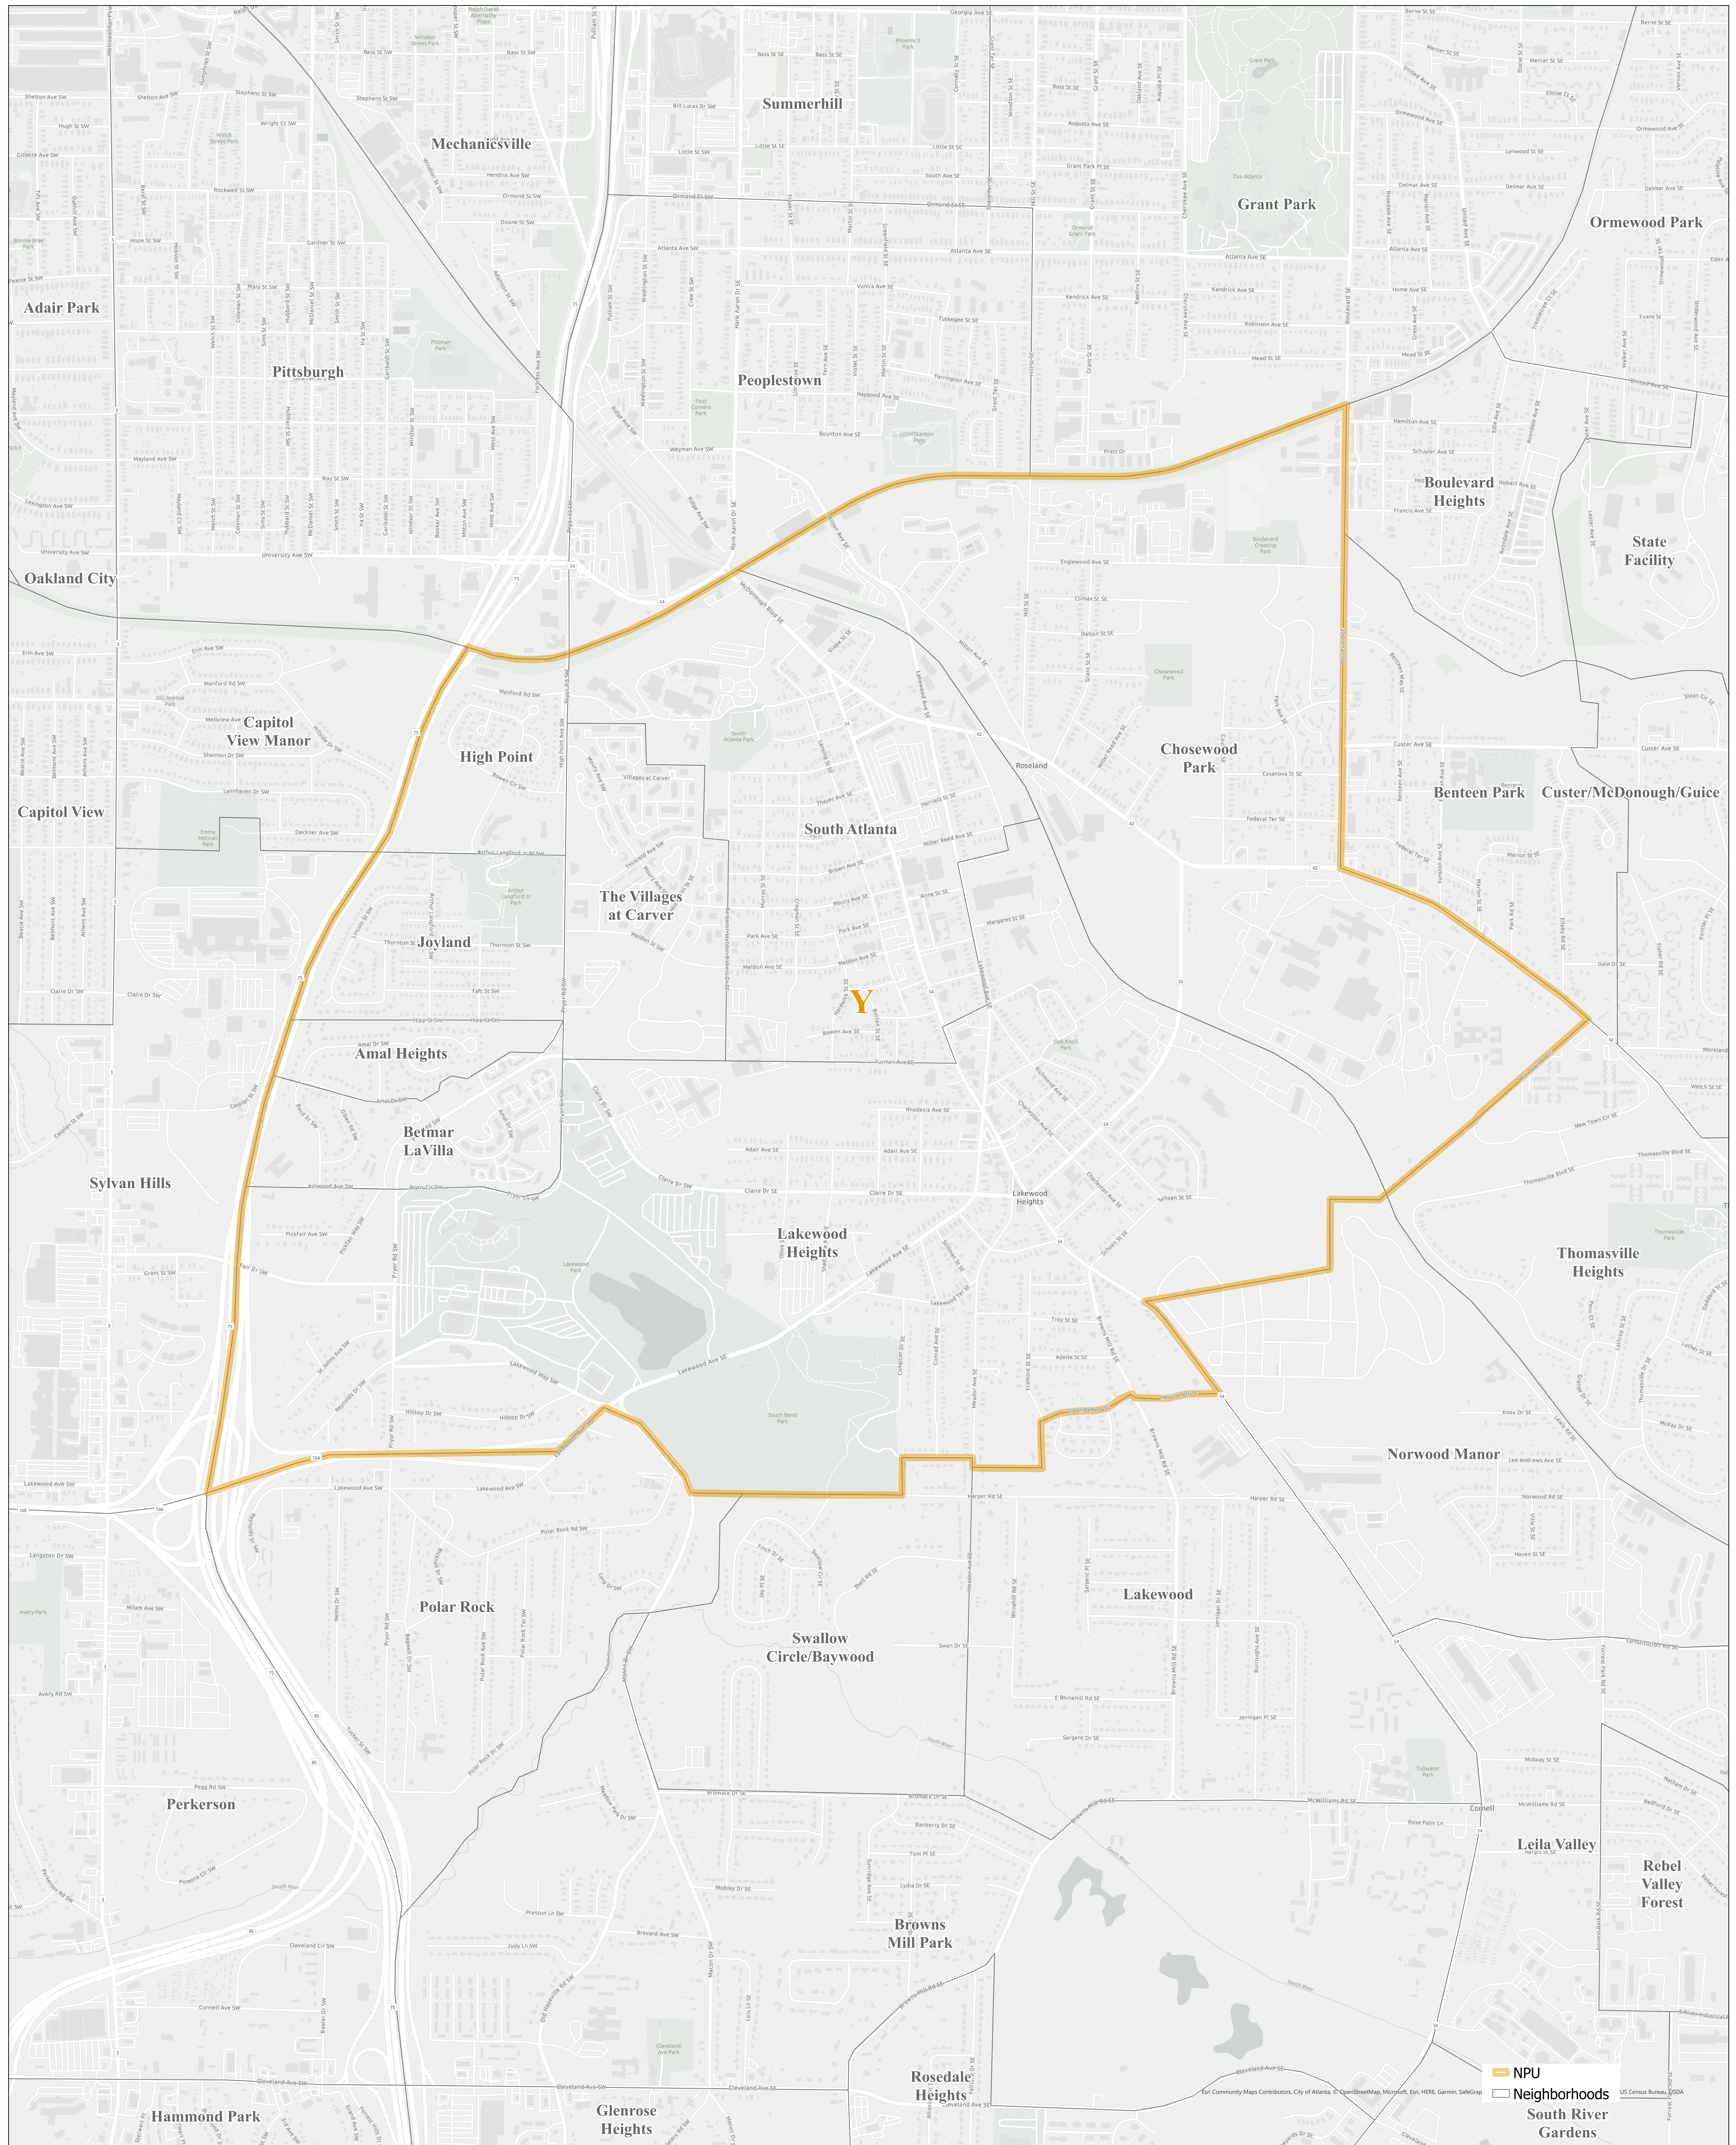

NPU- Y and Neighborhoods Map

Department of
CITY PLANNING

Notes:
Date: 6/16/2023
Requested By:
User Name: pthomas
Path: J:\egis_work\projects\MapCollection\WebsiteMapSeries\NPUMaps\NPUMaps06162023.aprx