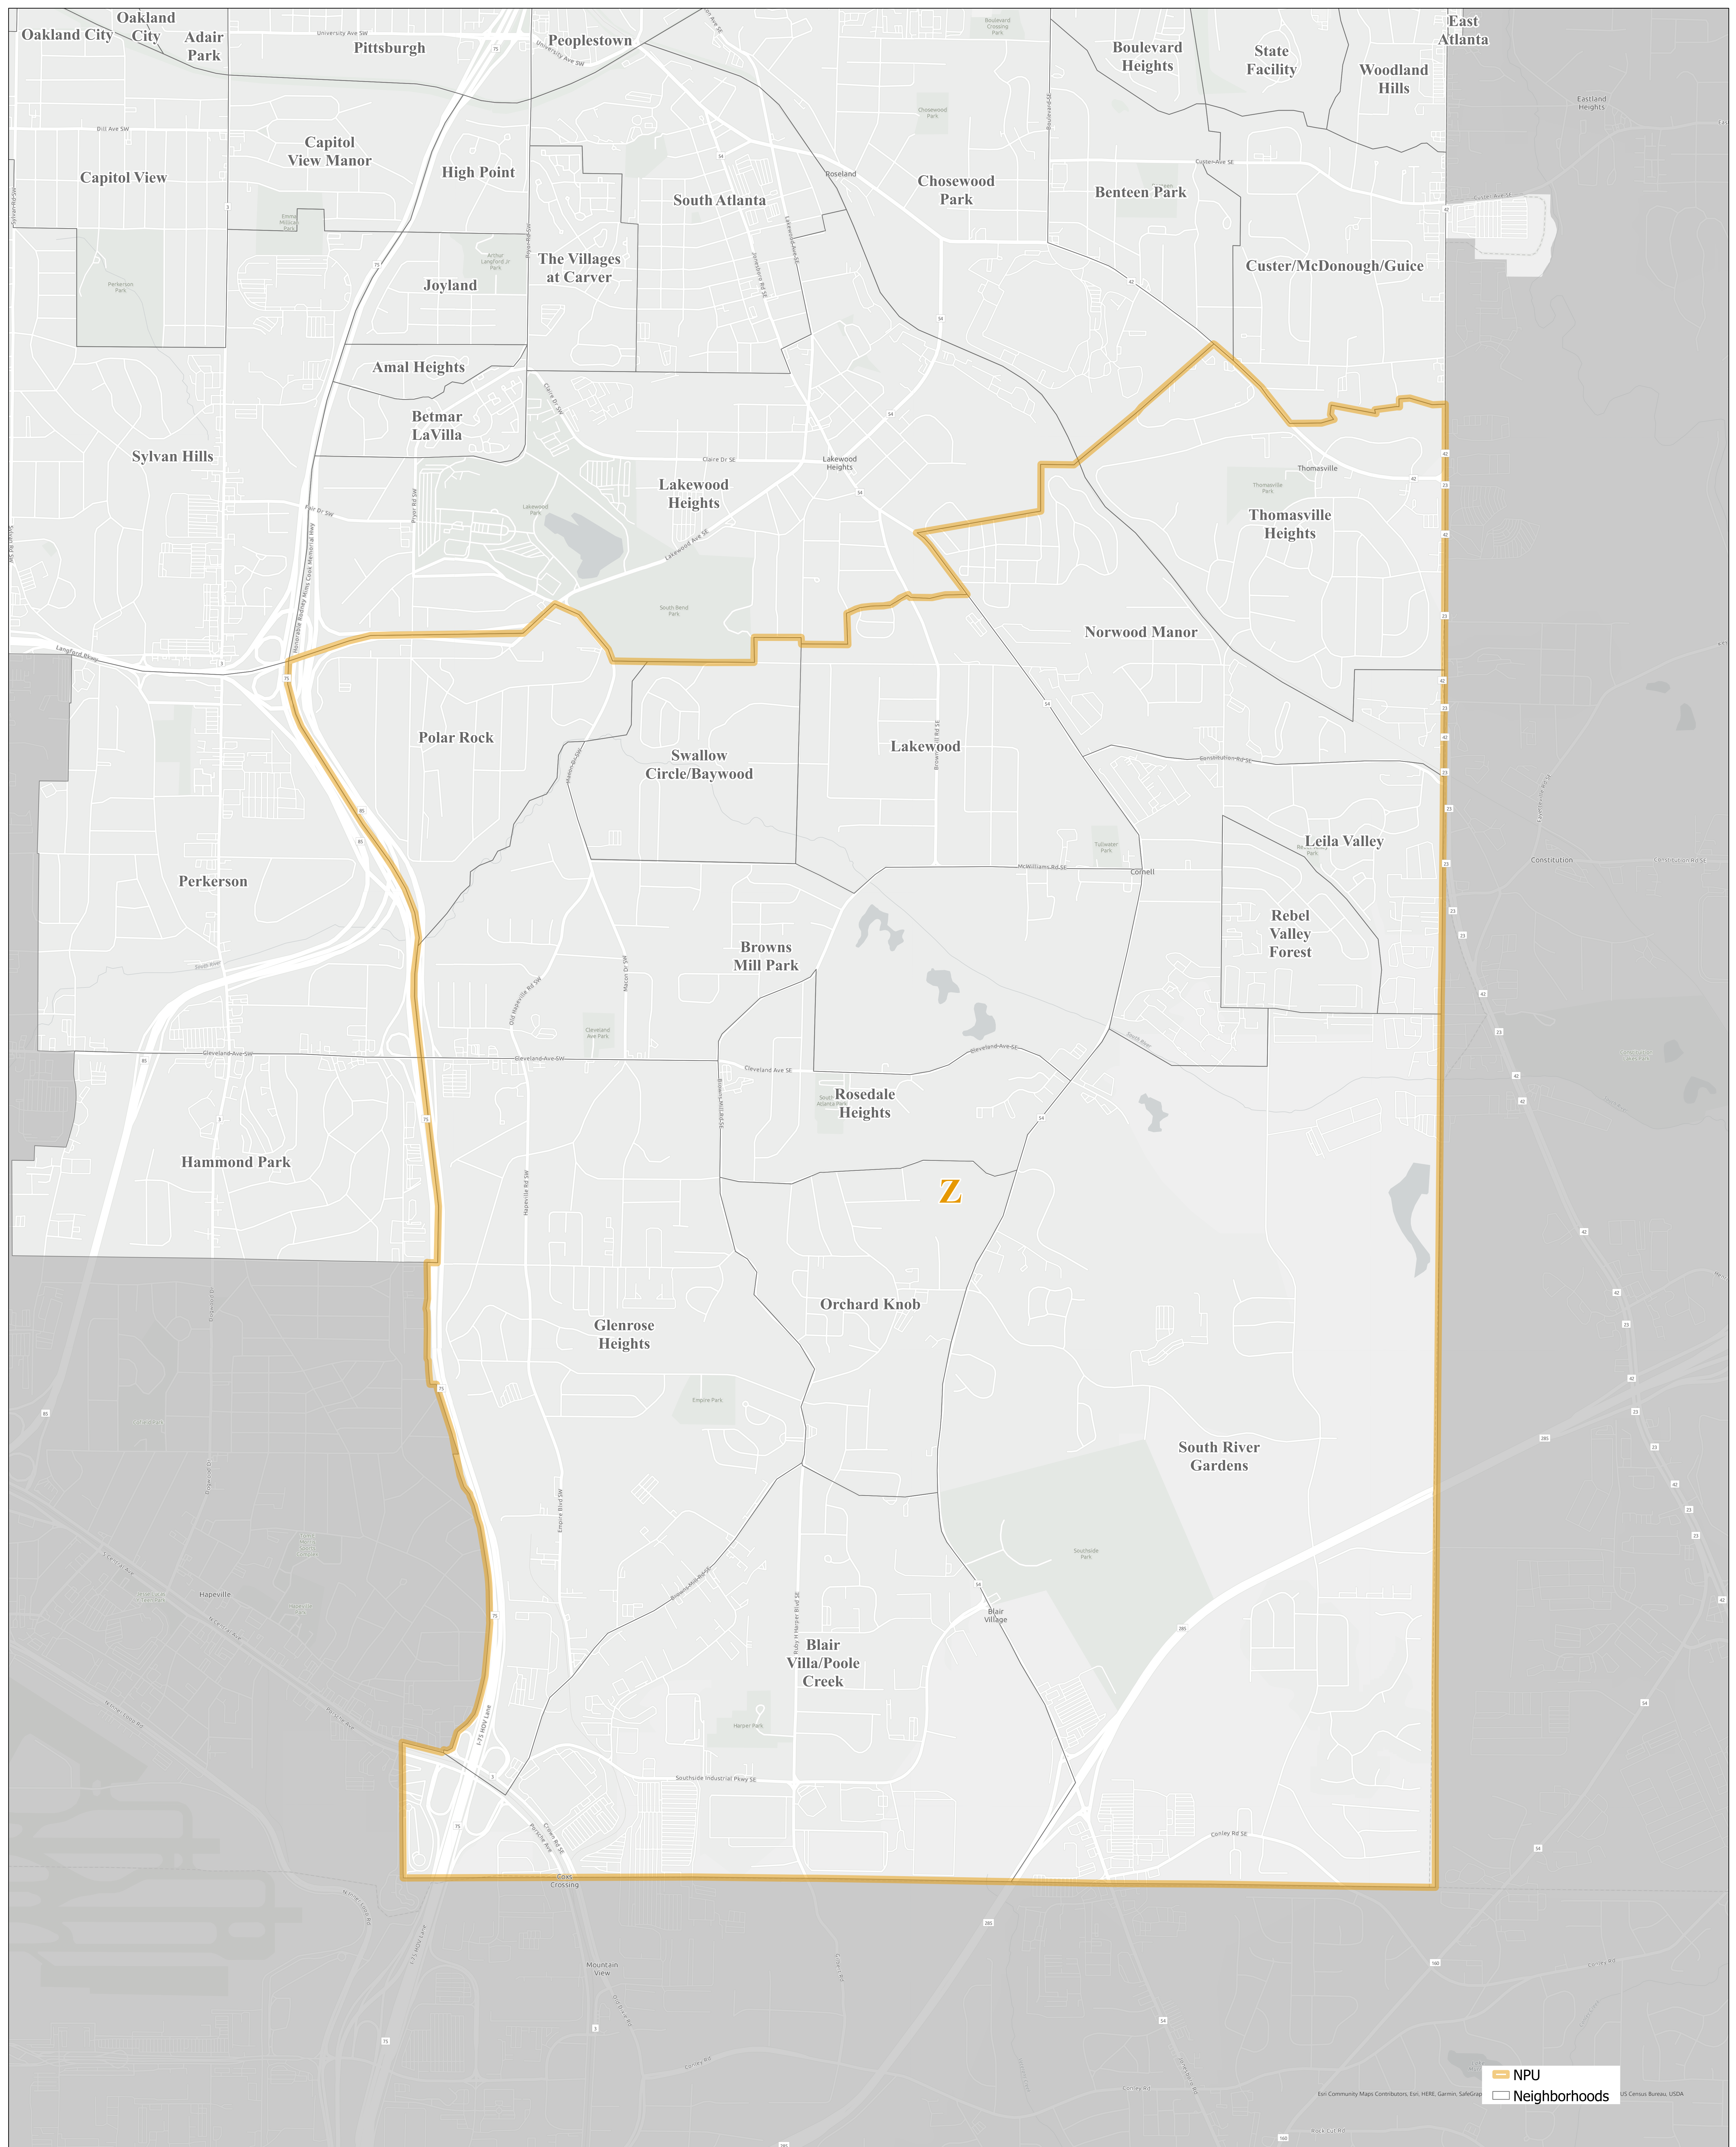

NPU- Z and Neighborhoods Map

Department of
CITY PLANNING

NPU
 Neighborhoods

Notes:
Date: 6/16/2023
Requested By:
User Name: pthomas
Path: J:\egis_work\dpcc\projects\MapCollection\WebsiteMapSeries\NPUMaps\NPUMaps06162023.aprx